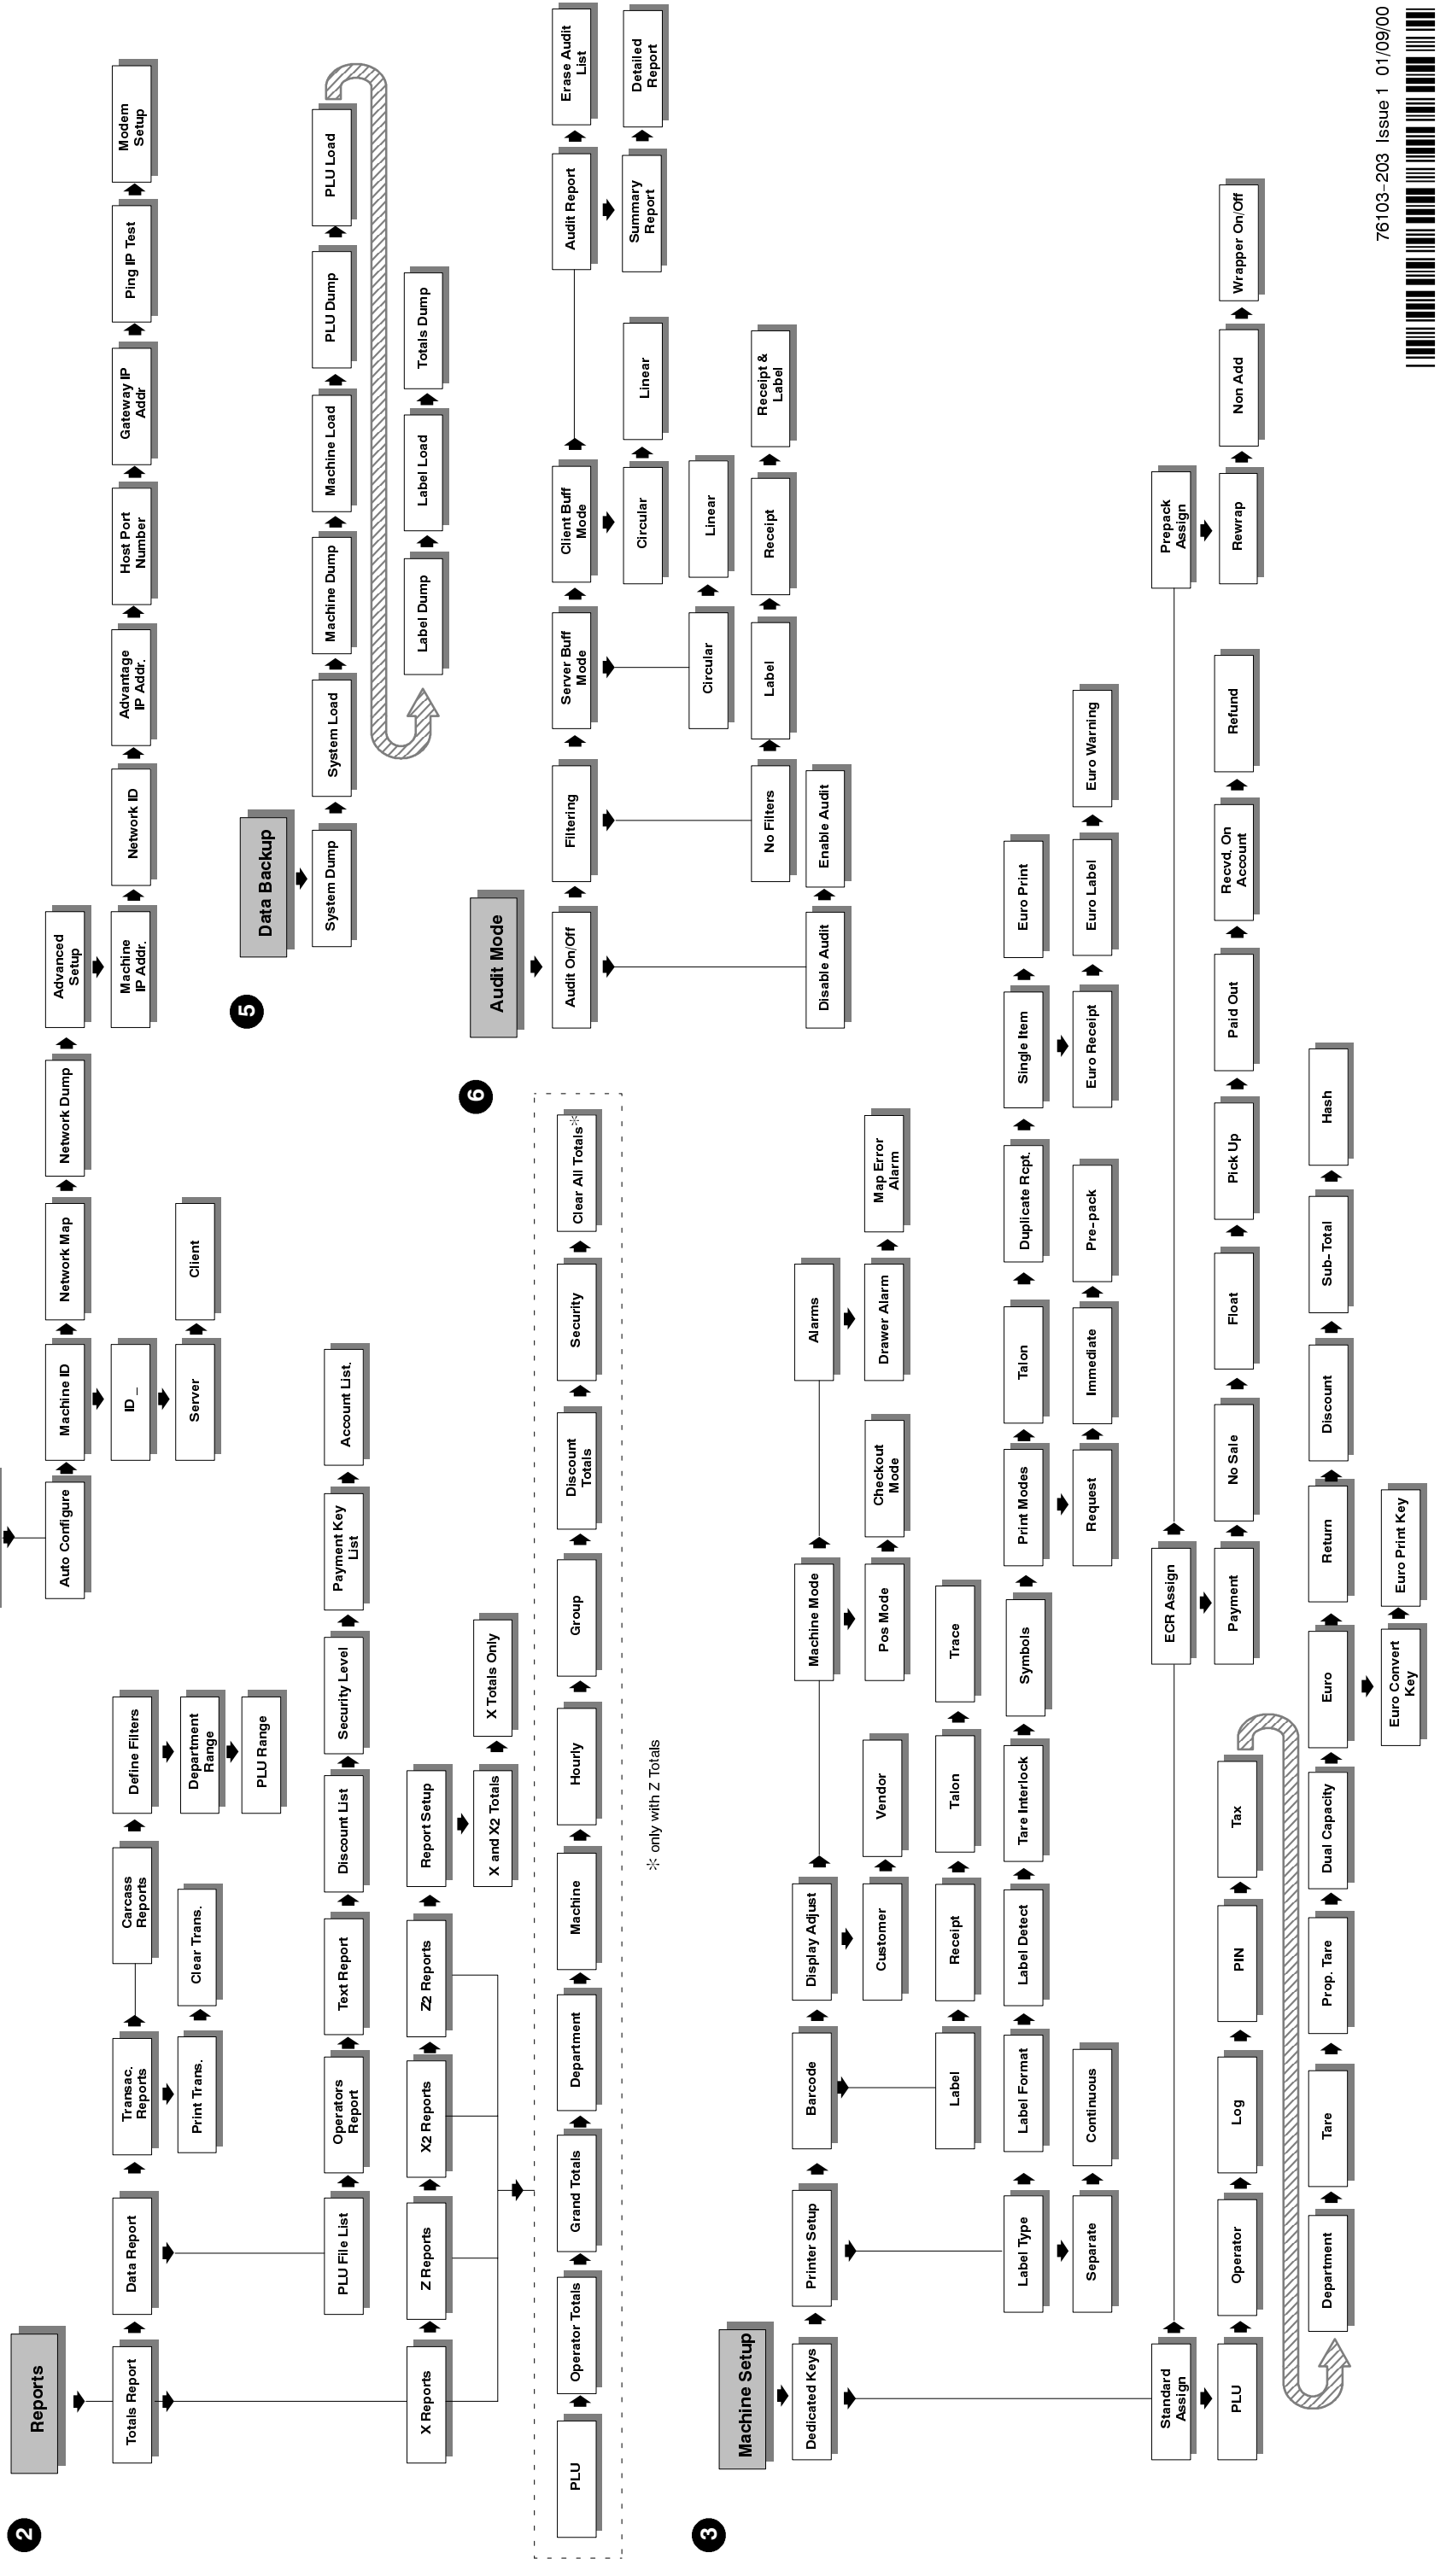

1 System Data 2 Reports 3 Machine Setup 4 Communications 5 Data Backup 6 Audit Mode

(on reverse)

** Only available if no operator security level set to 9

1 System Data

Avery Berkel

Product Programming