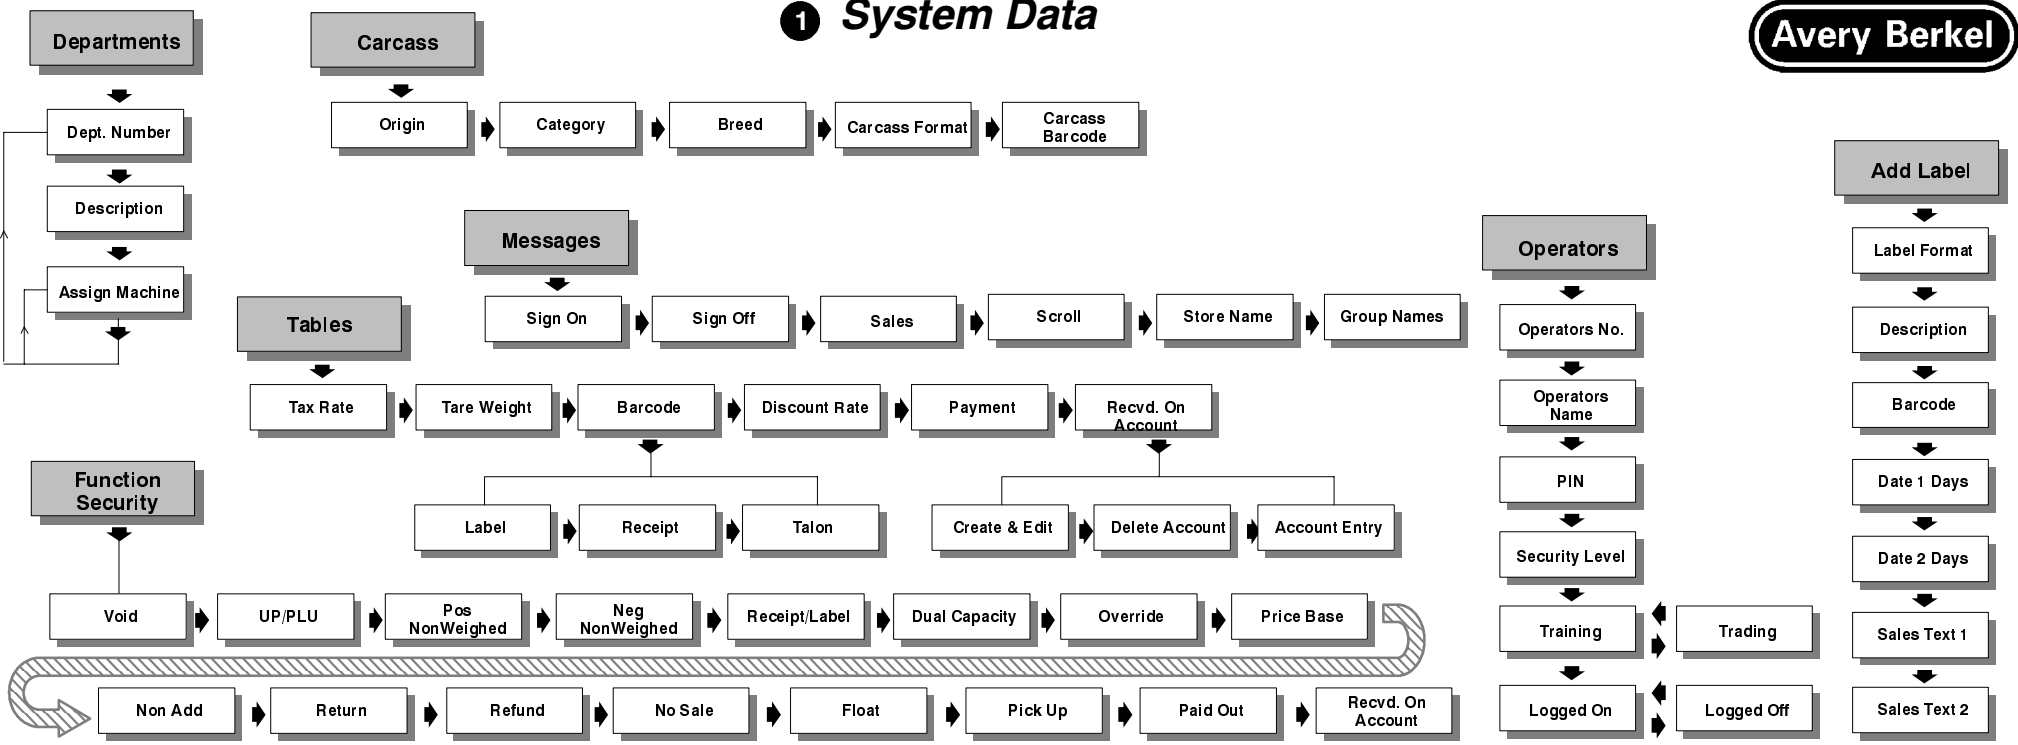

1 System Data 2 Reports 3 Machine Setup 4 Communications 5 Data Backup 6 Audit Mode

(on reverse)

** Only available if no operator security level set to 9

1 System Data

Avery Berkel

Product Programming